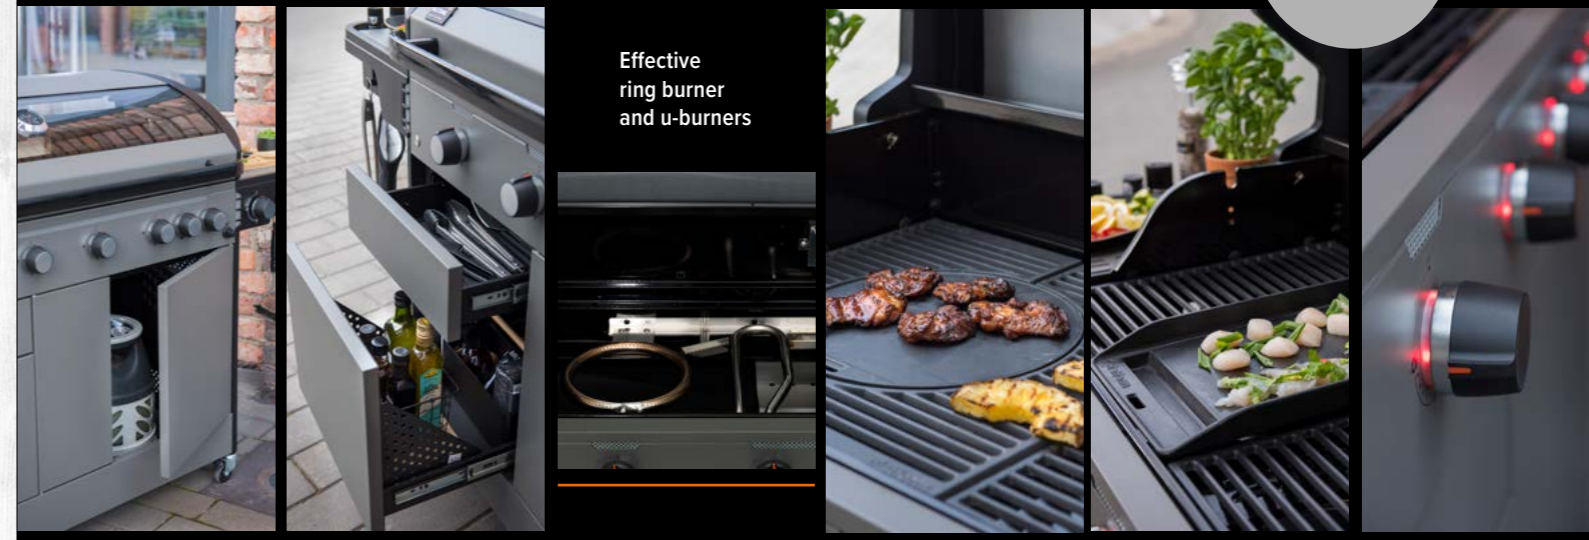

RING BURNER, U-BURNERS, ADJUSTABLE GRILLING AREA

SAPPHIRE

- modern design
- ring burner with Multigrill accessories provides real versatile grilling
- u-burners gives extreme even heat, 4 burners equals 8 basic burners
- adjust the grilling area to fit your needs with a wide range of Sapphire accessories

Modern outlook 5 burner gas grill with side burner and back burner. Speciality in this grill is ring burner inside grill. Ring burner with Multigrill grid accessories provides real versatile grilling experience. Grill has 4 main burners, 1 ring burner, 1 back burner and 1 side burner. Main burners are 304 stainless steel u-shape burners. U-burners gives extreme even heat, 4 burners equals 8 basic burners. Main burner effect 4 x 3,4 kW. Ring burner effect 5 kW. Back burner for rotisserie 3,7 kw. Side burner is wind protected. Side burner power 3,2 kW. Total power 25,5 kW. Piezo ignition integrated to each control knob, with LED-lights. Grilling area 120 x 48 cm. 5 x 20,5 x 47,5 cm cast iron grids. Grilling area can be modified with own taste from wide range of Sapphire series accessories. Cast iron warming rack 47,5 x 12 cm. Warming rack can be modified from Sapphire series accessories. 4 pcs flame tamers from enamelled steel and 1pcs flame tamer for ring burner from enamelled steel. Double lid is made from powder coated steel. Cast aluminium cap ends. Through glass window in lid, it is easy to follow grilling. Grill body is made of powder coated steel. Condiment basket and accessory hooks in side table. Cabinet doors with push touch opening. 2 small and 2 lockable wheels. Suitable cover 605794. 10 years warranty. Check warranty program from web pages.