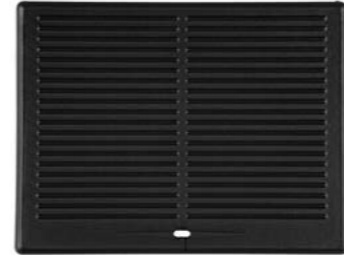

Mustang
CAST IRON GRILLING PLATE 31,5X41,5 CM
Enameled cast iron. Suitable for 286943 Nashville grill. Size 41,5 x 31,5 cm. Hand wash.