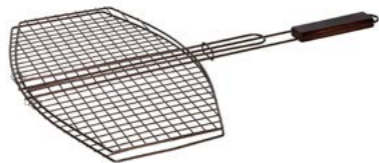

TURN EASILY

Mustang
GRILL 55 CM

For grilling fish, steaks, sausages and vegetables. Size 55 x 28 cm, wooden handle. Käsinpesu.

182702
20 / 480

Mustang
GRILL LONGNECK

Long-stemmed grill is safe for frying and grilling. The grill is ideal for grilling fish, steaks, sausages and vegetables. Grill makes it easy to turn several grilled products at once. Easy to use both on the barbecue and on the campfire. Chrome-plated, long-handled grill. Chromed gridiron with a wooden handle and Mustang logo. Size 74 x 22,5 x 21 cm. Hand wash.

274298
20 / 400

Grill and turn easily

Mustang
HINGED GRILL NONSTICK 28X27 CM

Hinged grill with non-stick coating. For grilling fish, steaks, sausages and vegetables. Not suitable for use with an open fire. Size 28 x 27 cm. Handle length 60 cm. Hand wash.

210648
24 / 336

Mustang
GRILL NONSTICK WITH DETACHABLE HANDLE

Grill with non-stick coating. For grilling fish, steaks, sausages and vegetables. Detachable handle, side attachment. Not suitable for use with an open fire. Wooden handle with Mustang logo. Size 36 x 35 cm. Hand wash.

274295
20 / 320

Mustang
GRILL BASKET 25X31,5 CM

The barbecue basket is ideal for grilling all kinds of delicacies. Vegetables, fish and meat can be cooked in the barbecue basket. Easy to keep clean and comfortable to use. Chromed grill basket with 37 cm handle. Hand wash.

304026
16 / 240

NEW

Mustang
FISH GRILL BLACK LINE

Stainless steel fish grill for one fish. Black coating. Grid 38 x 14 cm.

641734
12 - 48 / 576

Mustang
HINGED GRILL NONSTICK OVAL

Oval shaped hinged grill with non-stick coating. For grilling fish, steaks, sausages and vegetables. Not suitable for use with an open fire. Wooden handle. Size 56 x 45 cm. Hand wash.

250661
12 / 324

NEW

Mustang
GRILL BASKET 25X32 CM BLACK LINE