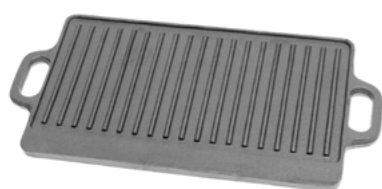

230664
2 / 60

Mustang
REVERSIBLE CAST IRON GRIDDLE 46X23 CM

Double-sided cast iron griddle for gas grill. Ribbed surface and lifting handles. Product size: 46 x 24 x 2 cm. Hand wash.

182149
12 / 168

Mustang
REVERSIBLE CAST ALUMINUM GRIDDLE 46X23 CM