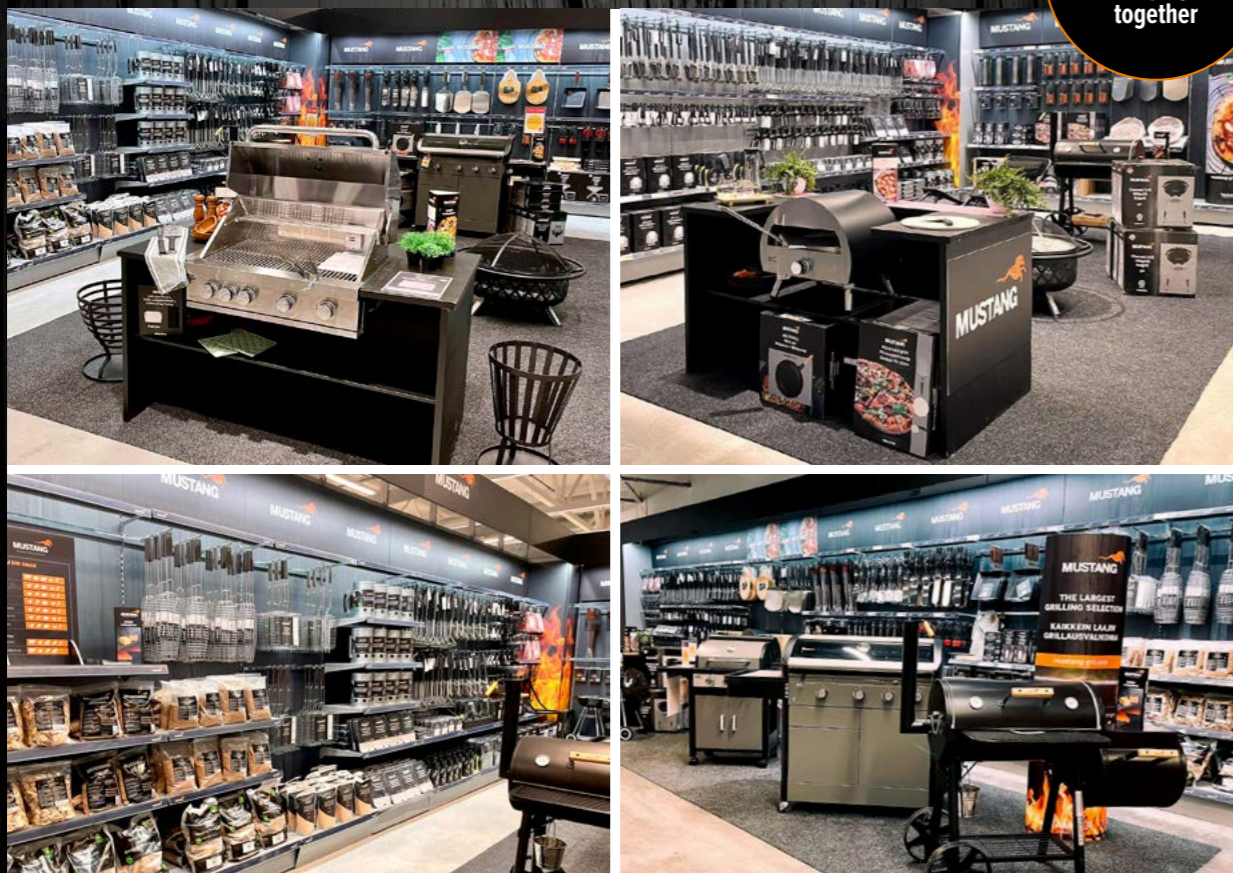

SHOP-IN-SHOP CUSTOMIZED FOR YOU

By investing in the presentation, you will boost sales of the whole product group. We offer in-store materials for a variety of in-store display needs, ready-made shop-in-shop solutions and product training for your store staff. Contact our sales team and we will design a Mustang store display to suit your needs. You can order some of the ready-made in-store marketing materials by product code.

SHOP-IN-SHOP

COMMERCIAL SHOP-IN-SHOP FOR YOUR STORE

Let's design an eye-catching display together