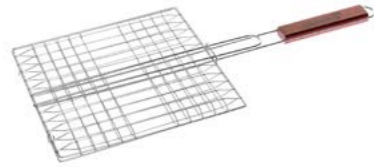

TURN EASILY

Mustang
GRILL 55 CM

For grilling fish, steaks, sausages and vegetables. Size 55 x 28 cm, wooden handle. Käsinpesu.

182702
20 / 480