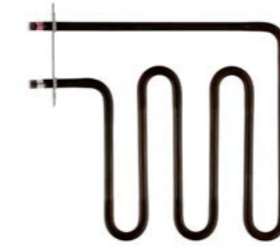

Mustang
ELECTRONIC ELECTRIC SMOKER'S CONTROL PANEL
Control panel for Electric smoker. Suitable for Mustang Electronic smoker (240429).