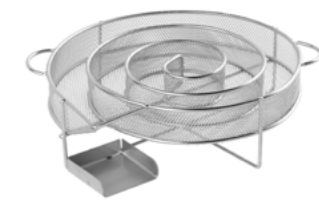

324170
20 / 540

Mustang
COLDSMOKE GENERATOR

Cold smoke generator for cold smoking. The device is suitable for cold smoking of meat, fish and cheese. The product recommends the use of fine-grained smoking dust (eg Mustang cold-smoking dust PRO). The device smokes for about 10 to 12 hours on a single charge. Smoking coil diameter 18 cm, height 4 cm. Total dimensions of the product L 23 x H 8 cm.