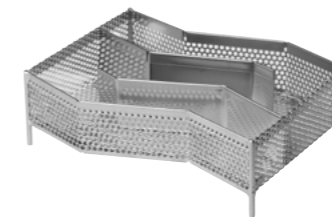

Mustang
COLD SMOKE GENERATOR DELUXE

Cold smoke generator for cold smoking. Made from good quality 304 stainless steel. Solid middle walls prevent smoldering going through walls. Burning time around 4 - 8 hours, depends on lightning method.

324170
20 / 540