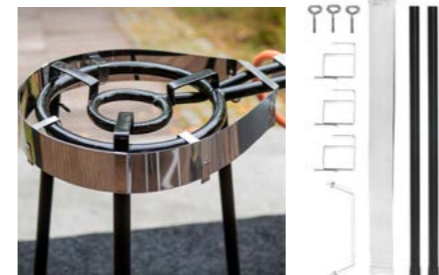

Size: 33 x 59 x 11 cm

233282
4 / 48

Mustang

STAND COMFORT FOR RING BURNERS

Sturdy tripod stand for 30-70 cm diameter 2-ring burners. Withstands a weight of 200 kg.

Size: 65x 65 x 75 cm

614041
1 / 240

Mustang