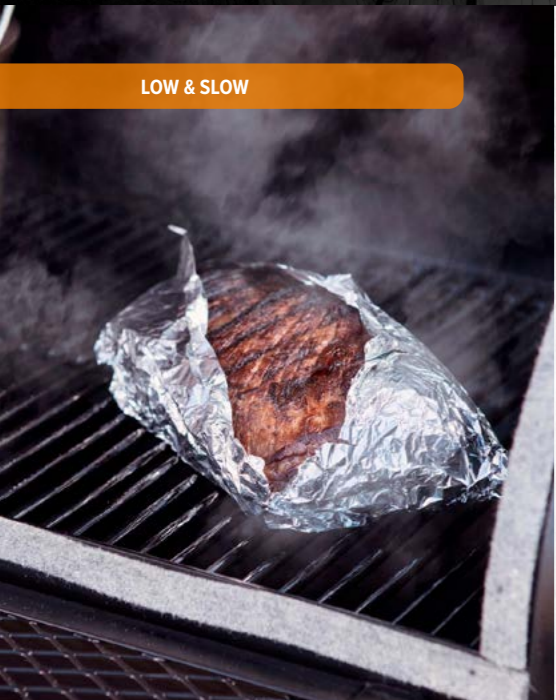

LOW & SLOW