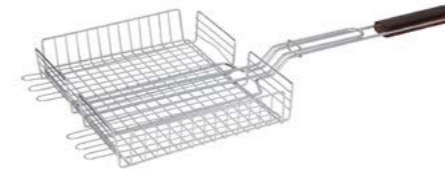

TURN EASILY

Mustang
GRILL 55 CM

For grilling fish, steaks, sausages and vegetables. Size 55 x 28 cm, wooden handle. Käsinpesu.

182702
20 / 480

Mustang
GRILL LONGNECK

Long-stemmed grill is safe for frying and grilling. The grill is ideal for grilling fish, steaks, sausages and vegetables. Grill makes it easy to turn several grilled products at once. Easy to use both on the barbecue and on the campfire. Chrome-plated, long-handled grill. Chromed gridiron with a wooden handle and Mustang logo. Size 74 x 22,5 x 21 cm. Hand wash.

274298
20 / 400

Grill and turn easily

Mustang
HINGED GRILL NONSTICK 28X27 CM

Hinged grill with non-stick coating. For grilling fish, steaks, sausages and vegetables. Not suitable for use with an open fire. Size 28 x 27 cm. Handle length 60 cm. Hand wash.

210648
24 / 336

Mustang
GRILL NONSTICK WITH DETACHABLE HANDLE

Grill with non-stick coating. For grilling fish, steaks, sausages and vegetables. Detachable handle, side attachment. Not suitable for use with an open fire. Wooden handle with Mustang logo. Size 36 x 35 cm. Hand wash.

274295
20 / 320

Mustang
GRILL BASKET 25X31,5 CM

The barbecue basket is ideal for grilling all kinds of delicacies. Vegetables, fish and meat can be cooked in the barbecue basket. Easy to keep clean and comfortable to use. Chromed grill basket with 37 cm handle. Hand wash.

304026
16 / 240

NEW

Mustang
FISH GRILL BLACK LINE

Stainless steel fish grill for one fish. Black coating. Grid 38 x 14 cm.

641734
12 - 48 / 576

Mustang
HINGED GRILL NONSTICK OVAL

Oval shaped hinged grill with non-stick coating. For grilling fish, steaks, sausages and vegetables. Not suitable for use with an open fire. Wooden handle. Size 56 x 45 cm. Hand wash.

250661
12 / 324

NEW

Mustang
GRILL BASKET 25X32 CM BLACK LINE