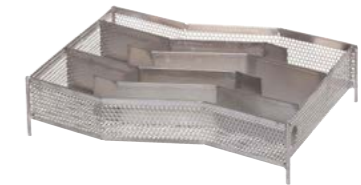

Mustang
COLD SMOKE GENERATOR DELUXE BIG

Cold smoke generator for cold smoking. Made from good quality 304 stainless steel. Solid middle walls prevent smoldering going through walls. Burning time around 8 - 12 hours, depends on lightning method.

333044
5 / 240