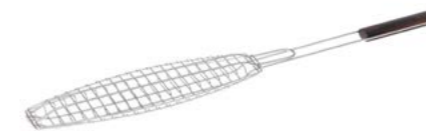

250661
12 / 324

NEW

Mustang
GRILL BASKET 25X32 CM BLACK LINE

Grill basket from stainless steel. Black coating. Wooden handle. Basket size 25 x 31,5 cm.

641736
16 / 240

Mustang
FISH GRIDIRON 70 CM

Stainless steel fish grill for one fish. Grid 37 x 13 cm. Hand wash.