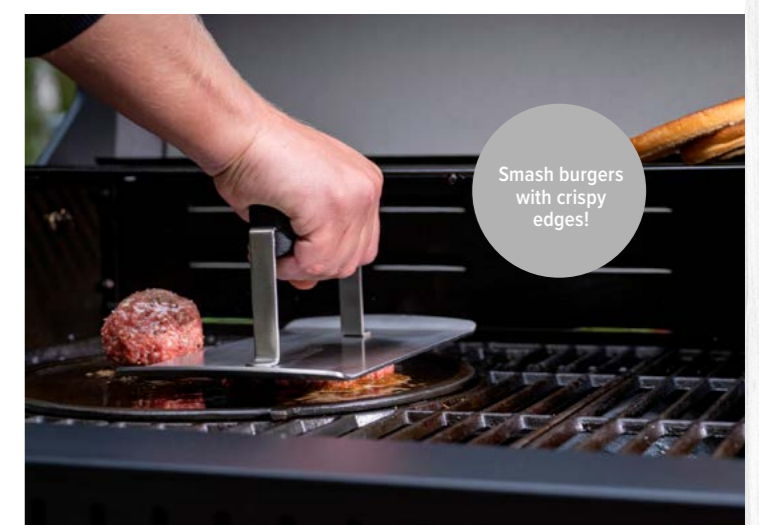

Put liquid into bowl, chicken on top and roaster into grill. Liquid vaporizes and cooks chicken from inside. Meat remains super tender. At the same time you can prepare vegetables in roaster. Use indirect grilling technique. Hand wash.

324710
6 / 120

The stainless steel grill grate with legs allows you to cook your barbecue delicacies directly on the coals. A great tool for summer road trips and for boating. Hand wash.

604026
12 / 480

Protects gas grill side tables and other surfaces from heat, scratches and grease stains. Can also be used as a pot rest. Size 27,5 x 35,3 x 0,7 cm. Heat resistant up to 230°C. Easy to clean, dishwasher safe.

300548
24 / 288

Burger steak press, 3-in-1, for making stuffed burgers, regular burgers or mini burgers, dishwasher safe, with non-stick coating, detachable bases, easy to clean. Dishwasher safe.

253818
24 - 60 / 960

Grill Press can smash the burger patties, bacon, and other meats without curling. It's perfect for smash burger and sandwiches, and it is also a good accessory for cooking bacon, grilled cheese, and Panini on a flat stovetop pan. Hand wash.

324177
16 / 576

Paper towel holder with powerful magnet.

312854
12 - 18 / 360

Cup/can holder with powerful magnet.

312853
12 - 24 / 480