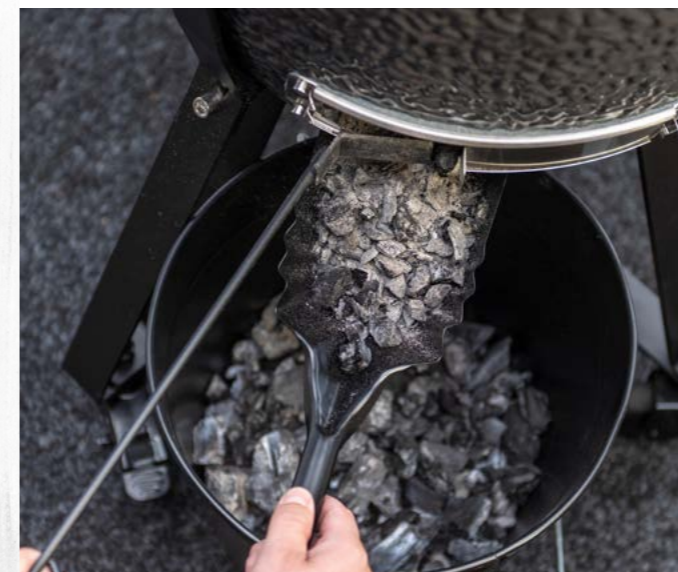

The long-handled ash tool makes it easy to get the cooled ashes out of the firebox. Suitable for all Kamado grills. Length 46 cm.

325396
4 / 200